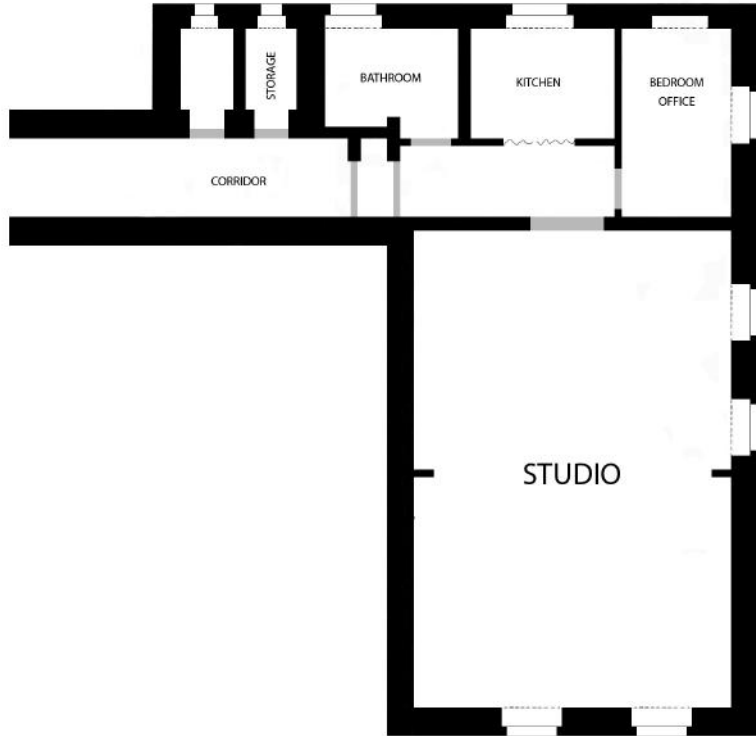

GROUND PLAN & FACILITIES

studio

sound system
basic lights
wooden floor
electric piano
mirrors
chairs
wi-fi

bedroom

double loft bed
working table
wardrobe
small library

kitchen

fully equipped

bathroom

fully equipped

small storage room